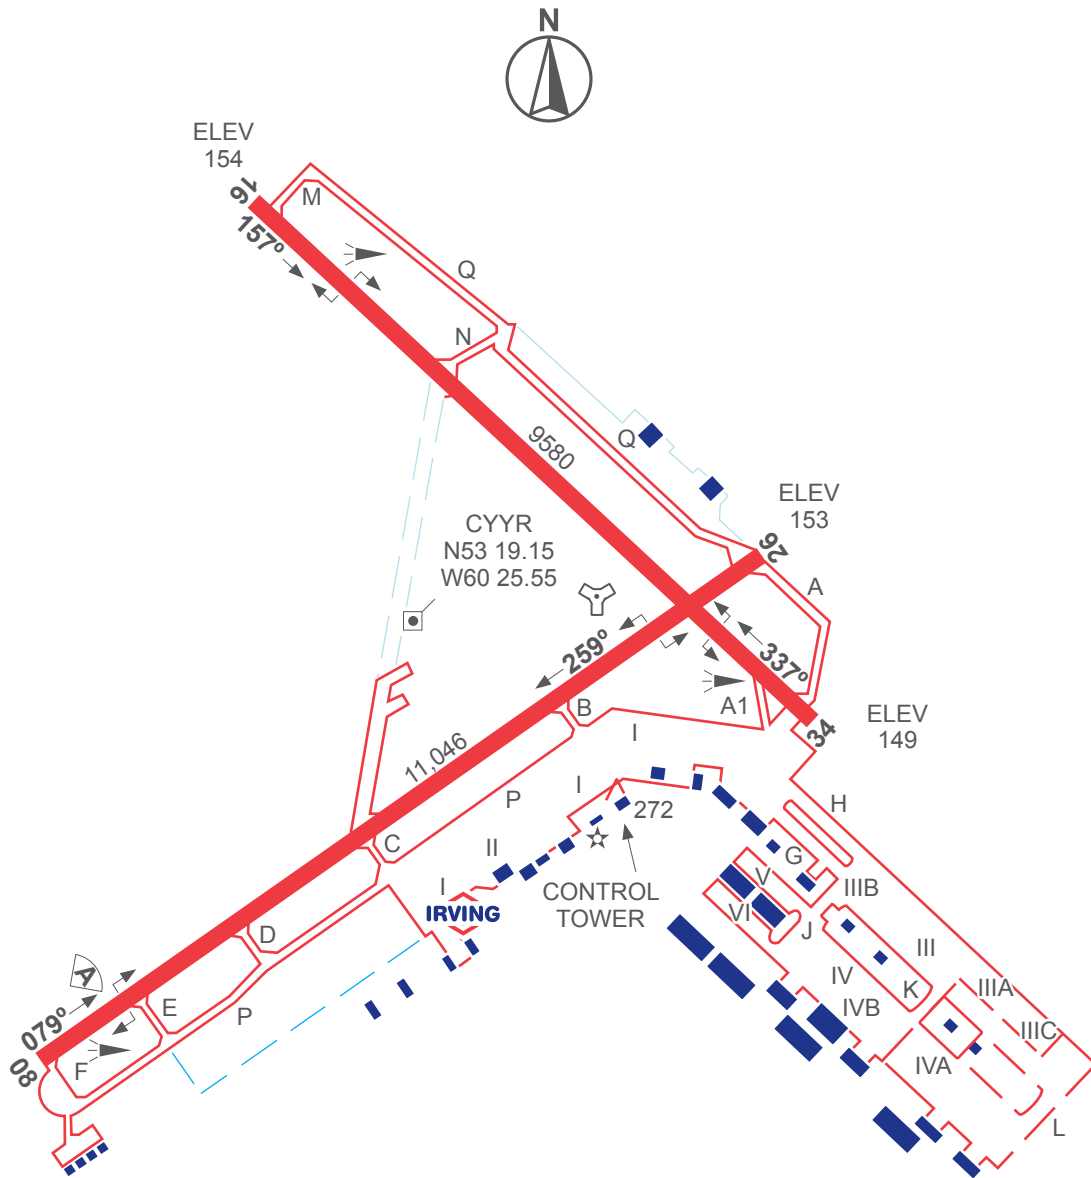

Goose Bay Airport Runway Map

Frequencies: Goose Bay Tower: 119.1 • Irving Aviation: 123.3

Irving Aviation – Goose Bay FBO

Goose Bay Airport, Goose Bay, Newfoundland, Canada
Telephone: 709.896.9090 Email: iagsbay@irvingoil.com